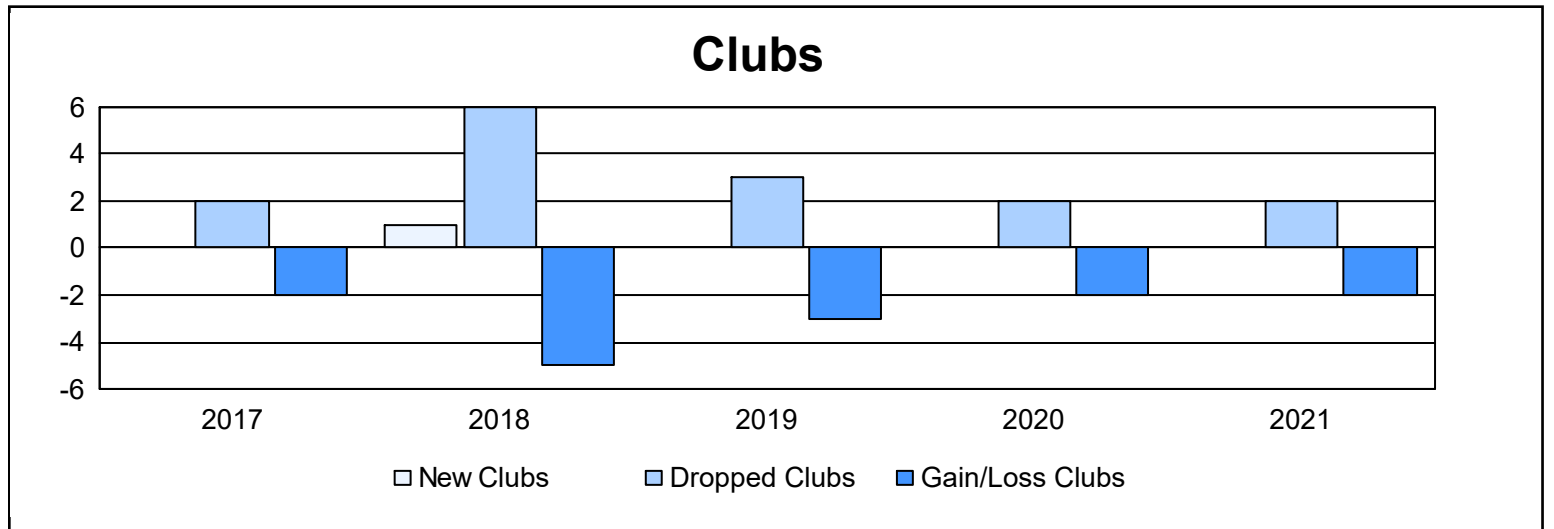

Year	New Clubs	Dropped Clubs	Gain/ Loss Clubs	New Members	Charter Members	Reinstate Members	Transfer Members	Total Member Added	Total Members Dropped	Gain/ Loss Members
2016-2017	0	2	-2	151	0	4	35	190	227	-37
2017-2018	1	6	-5	125	50	4	11	190	228	-38
2018-2019	0	3	-3	92	0	2	16	110	182	-72
2019-2020	0	2	-2	88	0	0	5	93	215	-122
2020-2021	0	2	-2	72	3	4	1	80	168	-88
<b>Average</b>	<b>0</b>	<b>3</b>	<b>-3</b>	<b>106</b>	<b>11</b>	<b>3</b>	<b>14</b>	<b>133</b>	<b>204</b>	<b>-71</b>

### Membership Composition June 2021 Cumulative