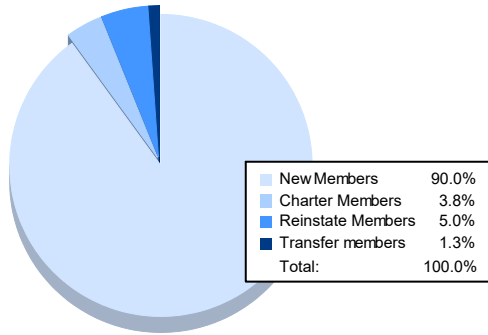

Year	New Clubs	Dropped Clubs	Gain/ Loss Clubs	New Members	Charter Members	Reinstate Members	Transfer Members	Total Member Added	Total Members Dropped	Gain/ Loss Members
2016-2017	0	2	-2	151	0	4	35	190	227	-37
2017-2018	1	6	-5	125	50	4	11	190	228	-38
2018-2019	0	3	-3	92	0	2	16	110	182	-72
2019-2020	0	2	-2	88	0	0	5	93	215	-122
2020-2021	0	2	-2	72	3	4	1	80	168	-88
<b>Average</b>	<b>0</b>	<b>3</b>	<b>-3</b>	<b>106</b>	<b>11</b>	<b>3</b>	<b>14</b>	<b>133</b>	<b>204</b>	<b>-71</b>

### Membership Composition June 2021 Cumulative