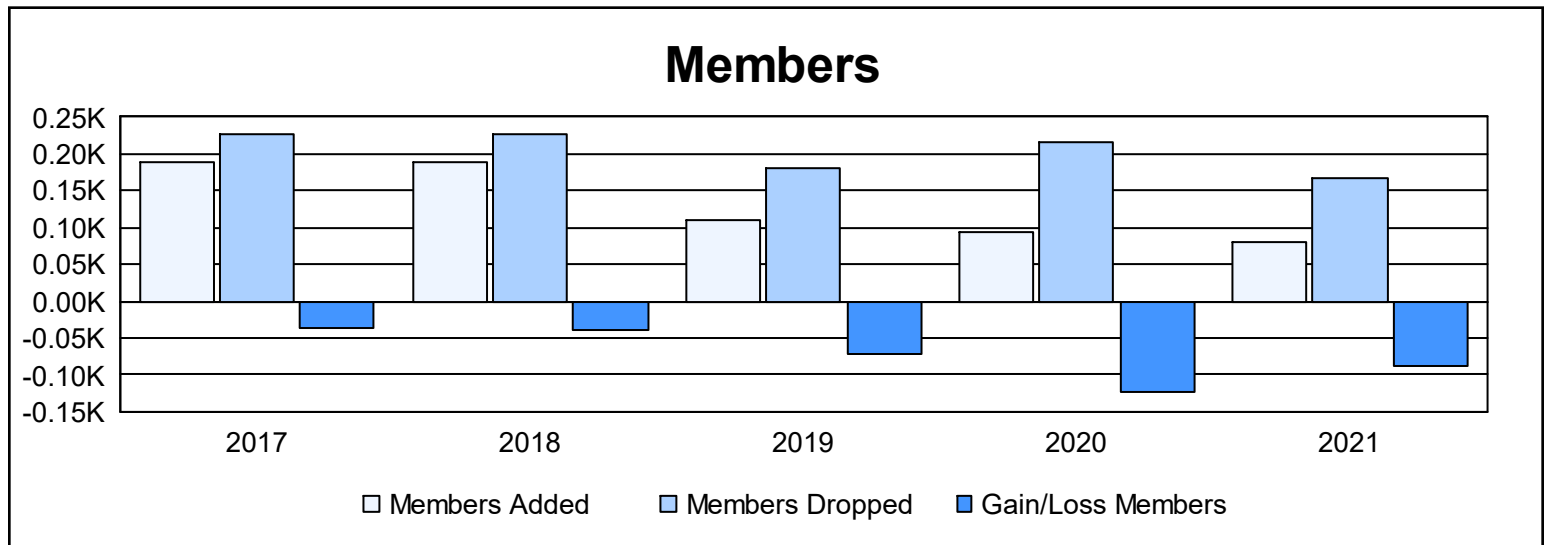

Year	New Clubs	Dropped Clubs	Gain/ Loss Clubs	New Members	Charter Members	Reinstate Members	Transfer Members	Total Member Added	Total Members Dropped	Gain/ Loss Members
2016-2017	0	2	-2	151	0	4	35	190	227	-37
2017-2018	1	6	-5	125	50	4	11	190	228	-38
2018-2019	0	3	-3	92	0	2	16	110	182	-72
2019-2020	0	2	-2	88	0	0	5	93	215	-122
2020-2021	0	2	-2	72	3	4	1	80	168	-88
<b>Average</b>	<b>0</b>	<b>3</b>	<b>-3</b>	<b>106</b>	<b>11</b>	<b>3</b>	<b>14</b>	<b>133</b>	<b>204</b>	<b>-71</b>

### Membership Composition June 2021 Cumulative